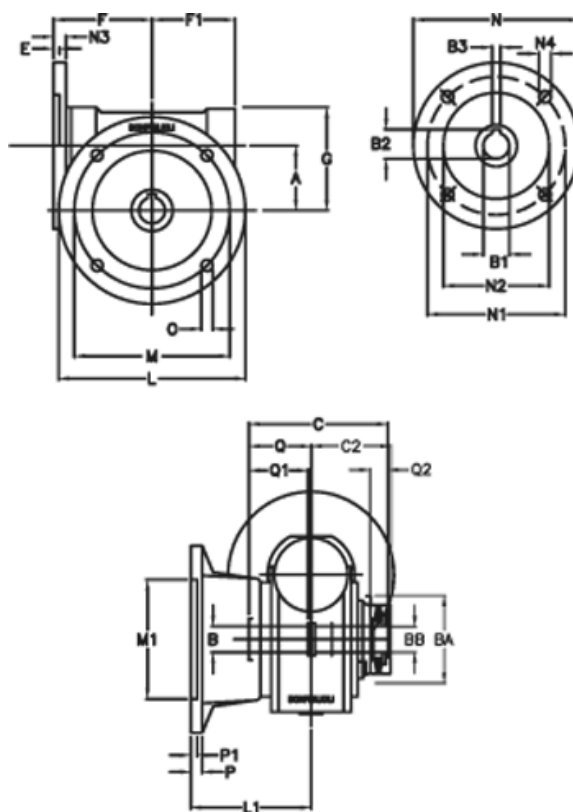

Article number: 390204900742216

Description: Worm Gear with Torque Limiter
VF 49-L1-F-7 P63B5

Measures

a = 49.50	C2 = 63,5	m = 90	P = 12
B = 25	Description = VF 49F-xx-63B5	M1 = 70	P1 = 10
B1 E7 = 11	E = 3.0	N = 140	Q = 51.0
B2 = 12.8	F = 70	N1 = 115	Q1 = 41
B3 H9 = 4	F1 = 63	N2 = 95	Q2 = 15
BA = 63	g = 80	N3 = 10.5	
BB H7 = 14	L = 125	N4 = 9.5	
C = 105	L1 = 85.5	O = 10.5	